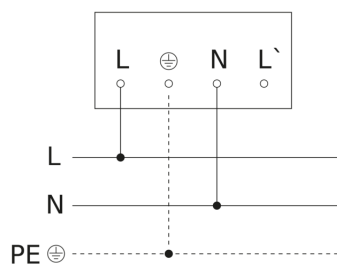

Sensor-switched LED floodlight - Professional Line

# XLED PRO ONE Max S

with motion detector - white  
EAN 4007841 086831  
Article number 086831

Master circuit diagram

Master/slave interconnection circuit diagram